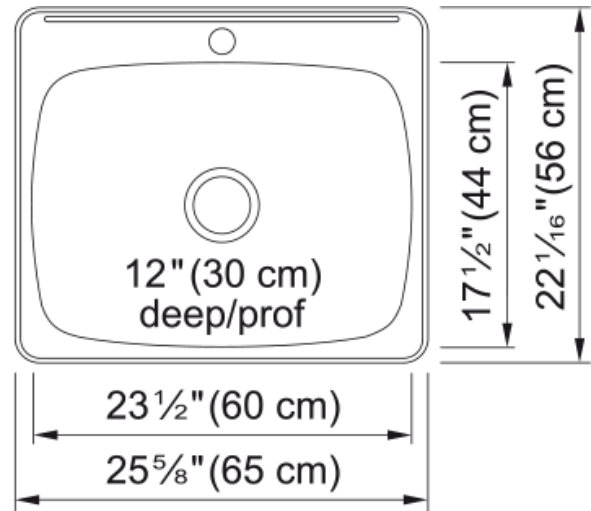

Steel Queen Drop In Sink QSL2225-12-1N | 101.0651.324

Technical Data

Aspect

Sink type	Sink
Type of material	Stainless steel
Number of bowls	1
Color	Steel
Surface finish	High gloss

Product Dimensions

Exterior size: right to left	20.472
Exterior size: front to back	20.079
Large bowl size: right to left	16.142
Large bowl size: front to back	18.11
Large bowl: depth	7.992

Installation

Minimum cabinet size	27"
----------------------	-----

Product specifications

Installation type	Topmount / drop in
Drain hole	3 1/2"
Position of drainer	No drainer

Product identification

Product brand	Kindred
Collection	Steel Queen
Certified by	CSA